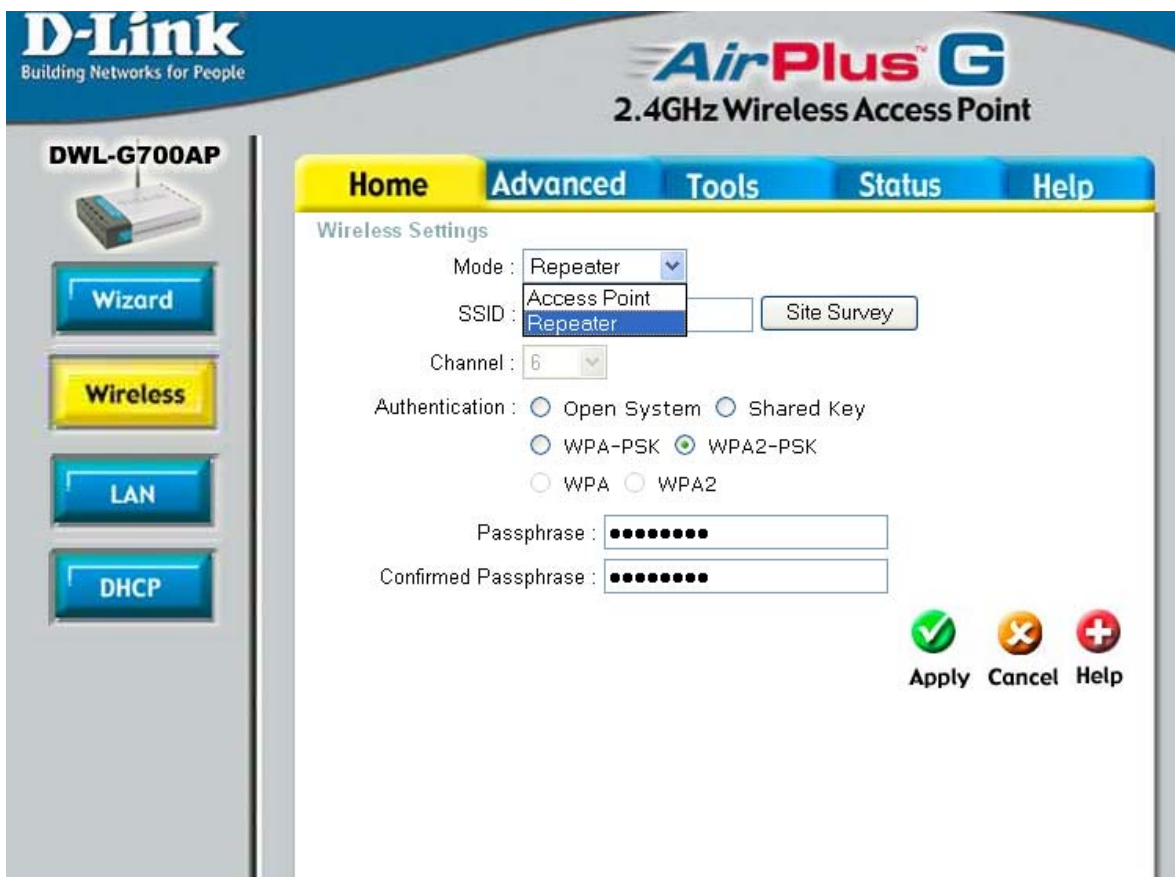

## DWL-G700AP Setup Wizard

If you wish to use encryption, enable it here and enter the encryption Key Values. Click **Next** to continue.

Wep  Enabled  Disabled

Wep encryption

Key

128-Bit

Input 10 / 26 HEX characters(HEX is 0~9, A~F or a~f)

Back Next Exit

Internet

DWL-G700AP

Wizard

Wireless

LAN

DHCP

Home **Advanced** Tools Status Help