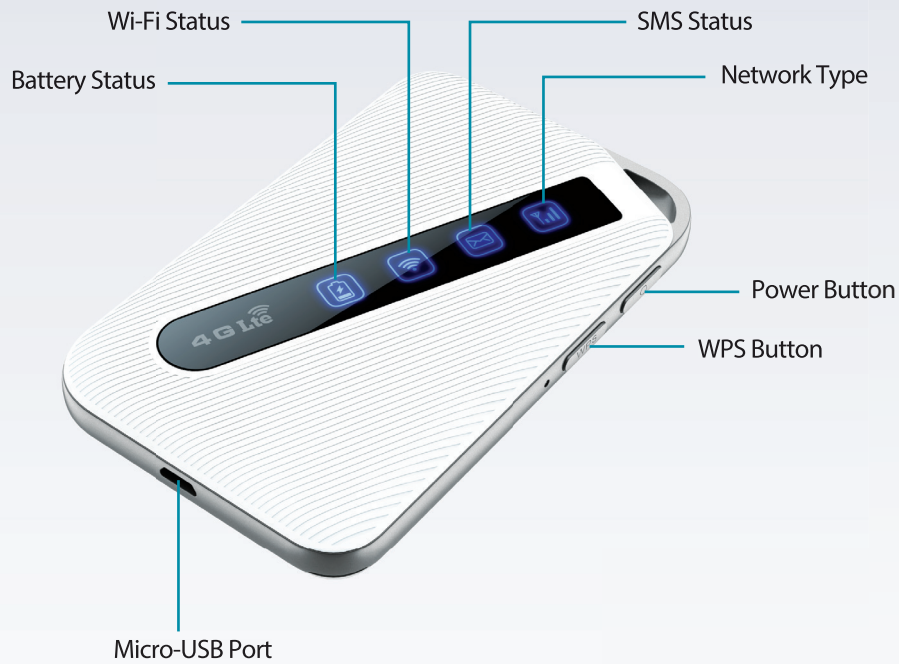

### Security

- WPA/WPA2 Wi-Fi security protocols for industry-standard encryption
- Built-in firewall helps keep unwanted connections out
- Wi-Fi Protected Setup (WPS) for one-touch setup

The DWR-930M 4G/LTE Mobile Router is a 4G LTE Cat4 high-speed broadband wireless WAN (WWAN) to Wi-Fi mobile hotspot that supports internet speed up to 150Mbps downlink and 50Mbps uplink. The DWR-930M uses a 4G Internet connection to give you an easy-to-set-up Wi-Fi network anywhere you need one. The DWR-930M allows you to create a Wi-Fi hotspot to share your connection with up to 8 Wi-Fi devices. The convenient size means you can share your connection anywhere; use it in a cafe to send e-mail while your friend reads the news, or at the airport so you and your coworkers can work while waiting for your plane.

## Connect Anywhere

Simply insert your data-enabled SIM card to set up your very own mobile Wi-Fi network. The DWR-930M is perfect for when you need to quickly set up an impromptu network; it's ideal for business trips when you need to share an Internet connection with everybody during a meeting, or use it for travel, allowing you to provide all your travel companions with Internet access.

## Flexible Usage

The DWR-930M 4G/LTE Mobile Router gives you instant connectivity, all in a powerful yet pocket-sized device. The rechargeable 3000 mAh Li-ion battery allows you to stay connected for long periods of time. Plug-and-play with no complicated software to install, getting online with the DWR-930M 4G/LTE Mobile Router is quick, easy, and convenient.