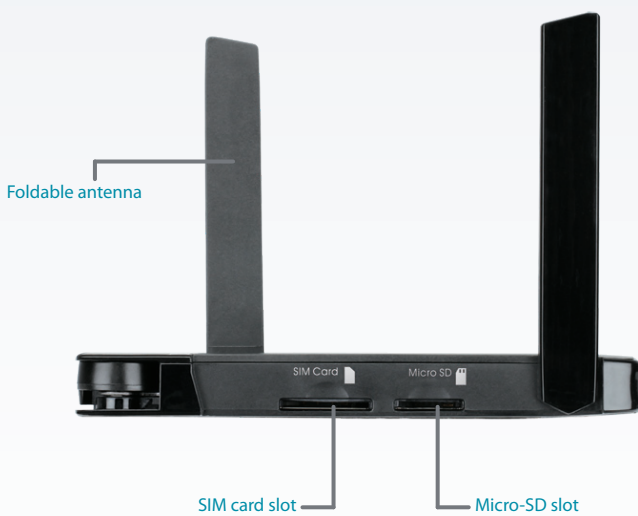

Designed for True Portability

The DWR-910 4G LTE USB Router is small and slim enough to carry around in your purse or pocket. It features a MicroSD card reader for optional removable storage (up to 32 GB), allowing you to always have your files and contacts on hand. You can also attach an optional rechargeable Li-Ion battery² made specifically for the DWR-910, which will ensure that you can share your mobile Internet connection even in the car, in the park, or anywhere even without a nearby power outlet.

Left Side

Technical Specifications

General

Device Interfaces	• USB 2.0 • SIM slot (6-pin)	• microSD card slot (up to 32 GB)
Radio Frequency Bands	• LTE-FDD B3/B7/B20 • (1800/2600/800 MHz) • Power Class 3 (+23 dBm) • LTE-FDD B1/B8 (available upon request) • (2100/900 MHz) • Power Class 3 (+23 dBm)	• UMTS/ HSDPA/ HSUPA/ HSPA+ B1/B8 • (2100/900 MHz) • Power Class 3 (+24 dBm) Quadband GSM/GPRS/EDGE • (850/900/1800/1900 MHz) • Power Class 4 (850/900 MHz) • Power Class 1 (1800/1900 MHz)
Cellular Access	• LTE: 3GPP Rel-9 FDD-LTE Cat.3 • Downlink: 100 Mbps • Uplink: 50 Mbps • LTE Bandwidth • 1.4, 3, 5, 10, 15, 20 MHz	• DC-HSPA+ • Downlink: 42 Mbps • Uplink: 5.76 Mbps
Wi-Fi Access Point	• 802.11n (72 Mbps compatible) • 802.11g (54 Mbps)	• 802.11b (11 Mbps)
Wireless Security	• WPA2-PSK Auto (TKIP/AES) • WPA-PSK Auto (TKIP/AES) • WEP (64/128-bit)	• Built-in firewall • MAC filter
Connection Manager Software Requirements	• Windows 7/8/Vista/XP, Mac OS X 10.5 or higher, or Ubuntu Linux 10.04 or higher³	• 128 MB RAM or greater • 50 MB available disk space