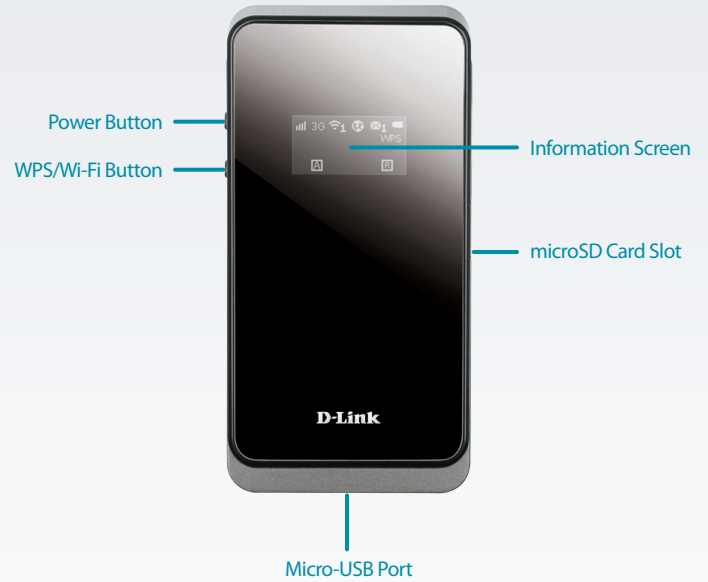

Total Portability

The DWR-730's small size means you can easily slip it into your pocket or bag and take it with you wherever you go. For when you are on the road, the rechargeable 2380 mAh Li-on battery allows you to stay connected for longer between charges, and Universal Plug and Play (UPnP) means there's no complicated software to install. Getting online with the DWR-730 HSPA+ Mobile Router is quick, easy, and convenient.

Front View

Technical Specifications

General

GSM/GPRS/EDGE band	• Quad-Band : 850/900/1800/1900 MHz • Power Class 4 (+33 dBm, 850/900 MHz)	• Power Class 1 (+30 dBm, 1800/1900 MHz)
UMTS/HSDPA/HSUPA¹ band	• 2100MHz or 900/2100 MHz or • 850/2100 MHz	• Power Class 3 (+23 dBm)
Data Throughput²	• Downlink up to 21.6 Mbps in HSPA+ mode	• Uplink up to 5.76 Mbps in HSPA+ mode
Security	• WEP 64-bit/128-bit • WPA-PSK Auto(TKIP/AES)	• WPA2-PSK Auto (TKIP/AES) • WPS Push-Button Connection
Advanced Functions	• Built-in firewall • Built-in NAT	• UPnP

Physical/Interfaces

Interfaces	• 802.11b/g wireless LAN, compatible with 802.11n devices • 6-pin USIM card interface	• microSD card interface • Micro-USB port
Antennas	• 1 x internal 3G main antenna	• 1 x internal Wi-Fi antenna
Display	• Network type • Signal strength • Roaming status • Internet connection status	• Carrier • Battery status • Wi-Fi & security status • Wi-Fi clients
Dimensions	• 100.3 x 49.35 x 14.13 mm (3.95 x 21.94 x 0.56 inches)	
Weight	• 90 grams (3.17 ounces)	
Power	• DC 5 V/1 A +/- 5%	• 2380 mAh Li-ion battery
Operating Temperature	• -10 to 55 °C (23 to 131 °F)	
Operating Humidity	• 10% to 90% (non-condensing)	
Certifications	• CE	• FCC