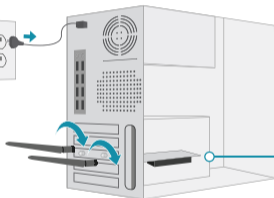

AX3000 Wi-Fi 6 PCIe Adapter with Bluetooth 5.0

Quick Start Guide

1

<http://downloads.d-link.co.za/DWA/dwax582/firmware/>

2

<https://www.d-link.co.za/>

<https://www.d-link.co.za/product/dwa-x582/>

D-Link