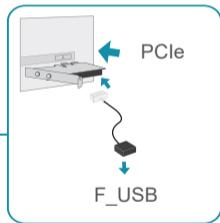

AX3000 Wi-Fi 6 PCIe Adapter with Bluetooth 5.0

Quick Start Guide

1

<http://downloads.d-link.co.za/DWA/dwax582/firmware/>

2

<https://www.d-link.co.za/>

<https://www.d-link.co.za/product/dwa-x582/>

D-Link