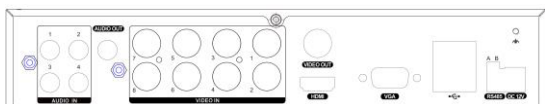

DVR-F2108-M5

8CH, 8MP Lite DVR

INTERFACE

SPECIFICATION

VIDEO & AUDIO INPUT

Video Input	8ch BNC interface (1.0Vp-p, 75 Ω)
TVI /AHD	8MP,5MP,4MP,1080P, 720P
CVI	4MP,1080P, 720P
IPC	Up to 8ch 8MP
Audio Input	4-ch, RCA (2.0 Vp-p, 1 KΩ)
Two-way Talk	1-ch, multiplex with Audio Input (RCA)