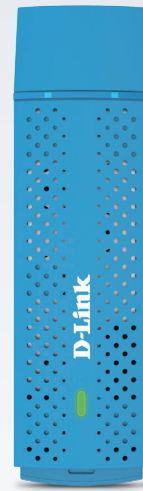

### Instantly Stream Media to Your TV

Stream photos and video on your mobile device or network storage drive directly to your TV; no cables required!

### Your Mobile Device Display on the Big Screen

Stream your mobile device display to any TV - perfect for sharing photos and videos, or just surfing the web

### Streaming

- Stream photos and videos from a mobile device, laptop, or network storage drive
- Stream music to your audio system
- Stream your mobile device<sup>1</sup> and audio to your TV