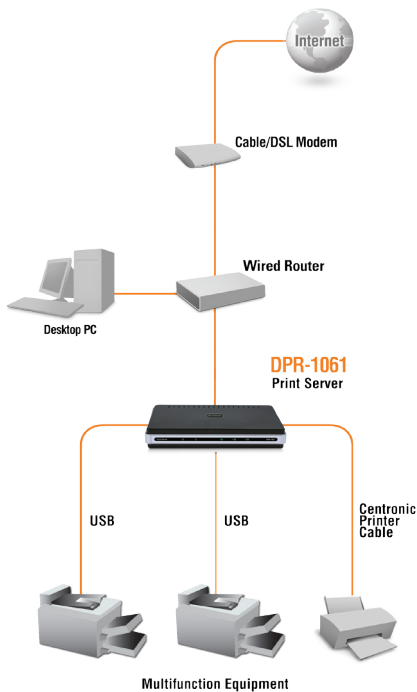

WHAT THIS PRODUCT DOES

The DPR-1061 3-Port Print Server is a versatile multi-port print server ideal for use at the office, school or business. With 2 USB ports and 1 parallel port for printer connection, this device gives you the versatility of adding multiple printers or multifunction equipment to your network. Supporting scan, fax, and print functions, the DPR-1061 can create up to 3 printer/multifunction equipment connections, providing an easy and cost-effective way for you to share your multiple devices over a network.

FEATURES

- + 2 USB 2.0 printer ports
- + 1 parallel printer port
- + 1 10/100BASE-TX Ethernet port
- + Supports Internet Printing Protocol (IPP) for remote printing
- + Supports a wide range of printers including GDI
- + Supports scan and fax functions of multifunction equipment
- + Supports TCP/IP, NetBEUI Operating Systems (Windows, Linux, Unix, and Mac OS)

YOUR NETWORK SETUP

TECHNICAL SPECIFICATIONS

STANDARDS

- + IEEE 802.3
- + IEEE 802.3n
- + IEEE 1284
- + USB 2.0

PORTS

- + 2 USB 2.0 ports
- + 1 Parallel Printer port
- + 1 10/100BASE-TX Ethernet LAN port

DEVICE MANAGEMENT

- + Through Internet Explorer v6 or later; or other Java-enabled browsers
- + DHCP server and client
- + Print Server Administration program running under Windows

DIAGNOSTIC LEDS

- + Power
- + Ethernet Link Activity
- + Printer (1 to 3)

POWER INPUT

5.0V DC/2.5A (Through external power adapter)

OPERATING TEMPERATURE

0° to 50°C (32° to 122°F)

STORAGE TEMPERATURE

-25° to 55°C (-13° to 131°F)

OS SUPPORT

- + Windows Vista/XP/2000/NT4/ME/98SE/95
- + Apple Mac OS 9.x to MAC OS X 10.4.x
- + Linux
- + UNIX Ipr/lpd (HP-UX, SunOS, Solaris, SCO, UnixWare, IBM AIX)
- + NetWare 5.x NDPS LPR Remote Printing

HUMIDITY

5% to 95% non-condensing

DIMENSIONS

7.58 x 4.66 x 1.22 inches (192.5 x 118.4 x 31 mm)

WEIGHT

292g (10.3 oz)

CERTIFICATIONS

- + FCC
- + CE
- + C-Tick
- + IC
- + CSA

PRINTER COMPATIBILITY LIST

- + AVISION: MF3100L
- + BENQ: CM3000
- + BROTHER: MFC-210C, MFC-420CN, MFC-3240C, MFC-7220
- + CANON: PIXMA MP110, PIXMA MP150, PIXMA MP160, PIXMA MP170, PIXMA MP180, PIXMA MP450, PIXMA MP460, PIXMA MP500, PIXMA MP510, PIXMA MP600, PIXMA MP810, PIXMA MP830, PIXMA MP950, PIXMA MP960
- + DELL: PHOTO 966
- + EPSON: PM-A970, PM-A920, PM-A820, PM-A720, PM-A950, PM-A890, PM-A750, PM-A650, STYLUS CX2900, STYLUS CX3700, STYLUS CX3900, STYLUS CX4100, STYLUS CX4700, STYLUS CX4900, STYLUS CX5700F, STYLUS CX5900, STYLUS CX6900F, STYLUS PHOTO RX530, STYLUS PHOTO RX580, STYLUS PHOTO RX590, STYLUS PHOTO RX630, STYLUS PHOTO RX650
- + FUJI XEROX: WORKCENTRE 3119
- + HP: DESKJET F380, PSC1315, PHOTOSMART C1350, PHOTOSMART C1610, PHOTOSMART C3180, PHOTOSMART C4180, PHOTOSMART C5180, OFFICEJET 4255, OFFICEJET 4355, OFFICEJET 5510, OFFICEJET 5610, OFFICEJET 6110, OFFICEJET 7210, LASERJET 3050
- + LEXMARK: X3470, X5470
- + SAMSUNG: SCX-4100, SCX-4200

D-Link Corporation
No. 289 Xinhua 3rd Road, Neihu, Taipei 114, Taiwan

Specifications subject to change without notice.
D-Link is a registered trademark of D-Link Corporation and its overseas subsidiaries.
All other trademarks belong to their respective owners.

Release 03 (May, 2008)