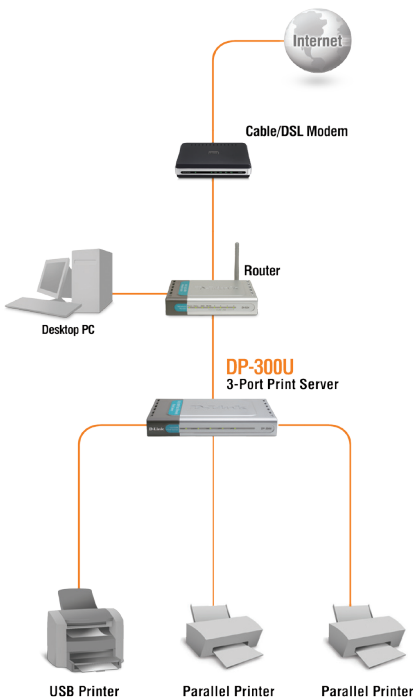

WHAT THIS PRODUCT DOES

The DP-300U 3-Port Print Server is designed for sharing a group of printers located at a central site, such as a data center or computer room, over a network. It is equipped to share 2 parallel printers and 1 USB printer over a network. Supporting multiple network operating systems, this device provides a high level of flexibility and performance to your office printing needs.

KEY FEATURES

- + 2 parallel printer ports
- + 1 USB 2.0 printer port
- + Auto-sensing 10/100Mbps Fast Ethernet port
- + Supports a wide range of printers
- + SNMP and MIB-II (RFC 1213) support for platform independent management
- + Bi-directional communication to collect and report information/status of attached printers
- + Supports Internet Printing Protocol (IPP)
- + Windows-based administrative program for easy setup/management of print ports
- + Easy Web-based configuration from any browser

YOUR NETWORK SETUP

PRINTER PORTS

- + 2 DB-25 IEEE 1284 bi-directional parallel ports
- + USB 2.0 port

LAN PORT

- + RJ-45 10/100BASE-TX port

PARALLEL PORT BI-DIRECTIONAL COMMUNICATION

Hewlett-Packard PJJ support

NETWORK PROTOCOLS

- + Transport protocols: TCP/IP, NetBEUI, AppleTalk/EtherTalk
- + TCP/IP protocols: BOOTP, SNMP, Telnet, TFTP, FTP, LPD, RARP, DHCP

MANAGEMENT DIAGNOSTICS

- + Standard: SNMP
- + MIBs: MIB-II (RFC 1213)

CONFIGURATION RESET

Reset button

FLASH MEMORY

512K bytes

DIAGNOSTIC LED INDICATORS

- + Power + Link/Act
- + USB + LPT1
- + LPT2

OS SUPPORT

- + Windows: 95, 98, ME, NT 4.0, 2000, XP, Vista
- + Apple MacOS with AppleTalk
- + Linux
- + Solaris
- + SCO Unix
- + IBM AIX
- + NetWare 5.x native NDS

INPUT POWER

- + 5V DC/2.5A

DIMENSIONS

193 mm (W) x 117 mm (D) x 34mm (H)

WEIGHT

300g

OPERATING TEMPERATURE

0 °C to 50 °C

STORAGE TEMPERATURE

-25 °C to 55 °C

HUMIDITY

5% to 95% non-condensing

TECHNICAL SPECIFICATIONS

EMISSIONS

- + FCC Class B + CE Class B
- + C-Tick+ + UL
- + LVD (EN60950)

PACKAGE CONTENTS

- + DP-300U PRINT SERVER
- + CD-ROM WITH MANUAL AND PRINT SERVER ADMINISTRATION PROGRAM
- + QUICK INSTALLATION GUIDE
- + EXTERNAL POWER ADAPTER

PRINTER COMPATIBILITY LIST