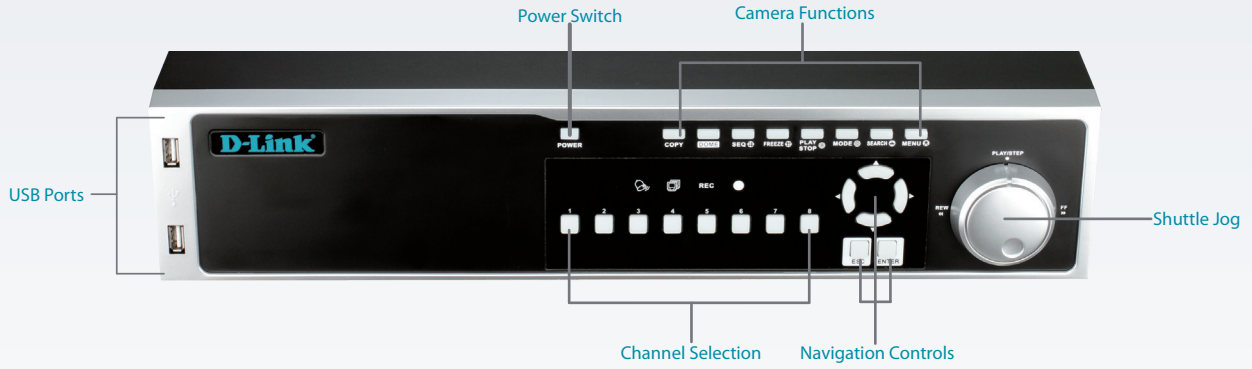

Front Panel