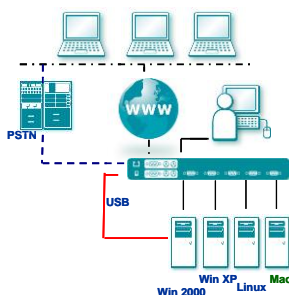

※ Diagram

※ Specification

Specification		DKVM-IP8	
PC Connection	Direct	8	
	Max. via Daisy Chain	120 (8 port + 16 port * 7 levels)	
Port Selection		Push button, Hotkey, OSD	
Connectors	Console	Keyboard	1*Mini Din 6 Female (Purple)
		Video	1*HDB15 Female (Blue)
		Mouse	1*Mini Din 6 Female (Green)
	Computer		8*SPHD 15 pin Female (Blue)
	Daisy Chain	Keyboard	1*Mini Din 6 Female (Purple)
		Video	1*HDB15 Female (Blue)
		Mouse	1*Mini Din 6 Female (Green)
	Serial Port		1*DB9 pin Male
	USB Port		1*USB 2.0 Type B
LAN		1*RJ-45 Female	
Power		1*DC Jack (Black)	
Emulation	Keyboard / Mouse	PS/2	
LED	Online	8	
	10 / 100 Mbps	1 (Orange / Green)	
	7-Segment	1	
Scan Intervals		5~99 Sec	
Reset button		1	
VGA Resolution		● Local: 1600*1200 ● Remote: 1280*1024	
Environment	Operation Temperature	0 ~ 5°C	
	Storage Temperature	-20 ~ 60°C	
	Humidity	0 ~ 80%, Non-Condensing	
Power Adapter		DC 5V, 2.5A	
Physical Properties	Housing	Metal	
	Weight	2,600g	
	Dimensions (L*W*H), mm	44*430*220