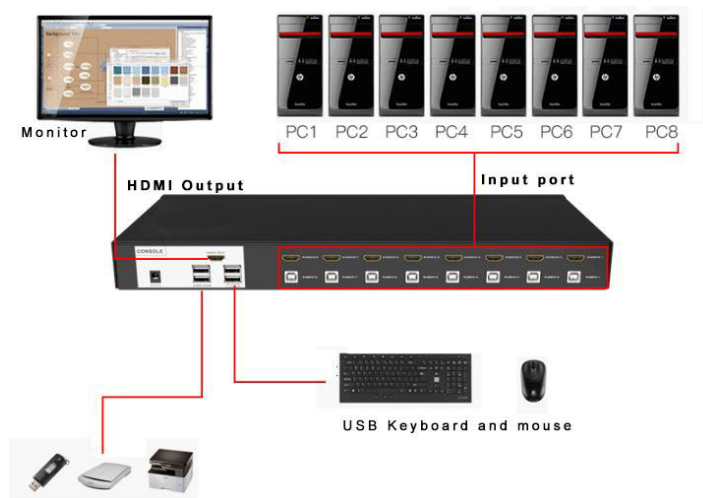

Product Specifications			
Computer Connections	8		
Port Selection	Hotkeys, push buttons		
Connectors	Console Ports	Keyboard/ Mouse	4 x USB Type A Female
		Video	1 x HDMI Female
	KVM Ports	Keyboard/ Mouse	8 x USB Type B
		Video	8 x HDMI Female
LEDs	Selected	8	
Emulation	Keyboard/Mouse	USB	
Video	4K*2K @ 30Hz		
Scan Interval	8 seconds default		
Physical properties	Housing	Metal	
	Weight	4.5 kg	
Carton Lot	4pcs		
Package Contents	1*User Manual, 4/ 8 *KVM cable		

Connection diagram:

Packing list:

- 1x 8 port HDMI KVM switch
- 1x Power adapter
- 1x User manual
- 4x 1.5m HDMI KVM cables
- 4x 1.8m HDMI KVM cables