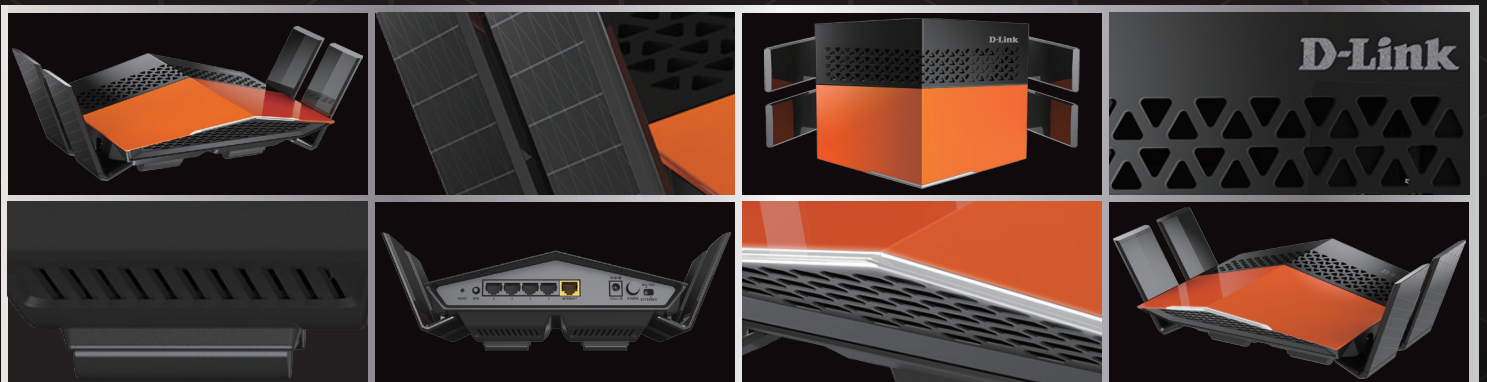

EXO

FAST looks
and **PERFORMANCE** to match

Superior Wi-Fi
Gigabit Wi-Fi Speeds!

Intuitive User Interface
Simple to Configure,
Easy to Control

Dual-Band Wi-Fi
Ultimate Coverage,
Ultimate Reliability

Gigabit Ethernet
10 times faster than
traditional Fast Ethernet

High Power Amplifier
Stronger Signal and
Longer Range

HYPERFAST SPEED FOR HD STREAMING & GAMING

**Reset
Button**

**WPS
Button**

**Gigabit
LAN Ports**

**Gigabit
Internet Port**

**Power
Button**

**Mode
Switch**

More Power, More Antennas, More Coverage

The DIR-869 features the strongest and most sensitive wireless radio we've ever built, offering four times the power of a typical wireless router², letting you blanket large areas or multi-story buildings with Wi-Fi. The DIR-869's superior design allows you to enjoy full motion, high definition video calls on your mobile device while moving from room to room in your home. Featuring a 3x3 MIMO antenna configuration, the DIR-869 offers better data rates, fewer dead-spots, more coverage, and increased reliability.

High Speed Wired Gigabit Ethernet Connectivity

With 10 times the speed of Fast Ethernet, the DIR-869's Gigabit Ethernet WAN and LAN ports provide an unbelievable amount of bandwidth allowing you to send more data to more locations without delay. The DIR-869 lets you copy files in a flash, connect more high resolution home surveillance cameras, save more digital photos and longer HD video to network attached servers (NAS), or run a personal Internet cloud server, all while streaming multiple high resolution 4K video streams. The DIR-869 uses your existing CAT5e Ethernet cabling, so your LAN is prepared for years to come.