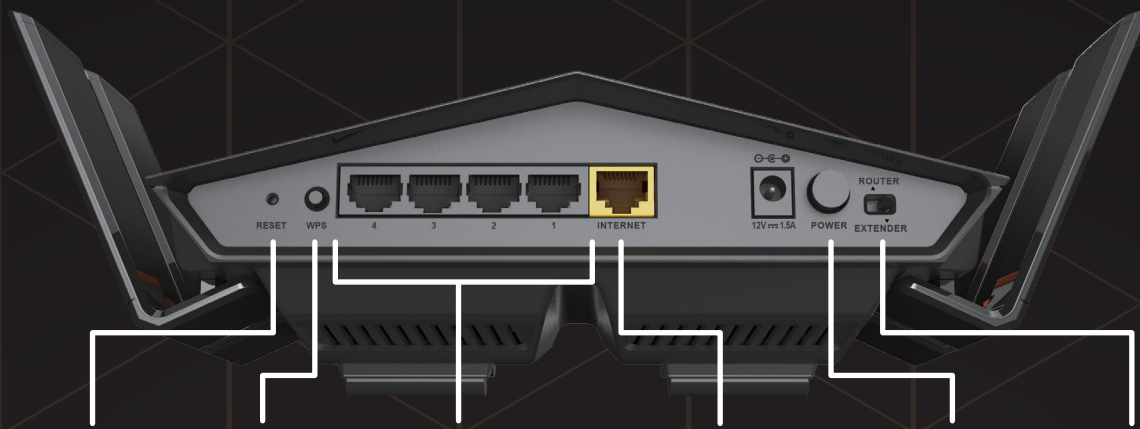

EXO

FAST looks
and **PERFORMANCE** to match

Superior Wi-Fi
Gigabit Wi-Fi Speeds!

Intuitive User Interface
Simple to Configure,
Easy to Control

Dual-Band Wi-Fi
Ultimate Coverage,
Ultimate Reliability

Gigabit Ethernet
10 times faster than
traditional Fast Ethernet

High Power Amplifier
Stronger Signal and
Longer Range

HYPERFAST SPEED FOR HD STREAMING & GAMING

**Reset
Button**

**WPS
Button**

**Gigabit
LAN Ports**

**Gigabit
Internet Port**

**Power
Button**

**Mode
Switch**

More Power, More Antennas, More Coverage

The DIR-869 features the strongest and most sensitive wireless radio we've ever built, offering four times the power of a typical wireless router², letting you blanket large areas or multi-story buildings with Wi-Fi. The DIR-869's superior design allows you to enjoy full motion, high definition video calls on your mobile device while moving from room to room in your home. Featuring a 3x3 MIMO antenna configuration, the DIR-869 offers better data rates, fewer dead-spots, more coverage, and increased reliability.

High Speed Wired Gigabit Ethernet Connectivity

With 10 times the speed of Fast Ethernet, the DIR-869's Gigabit Ethernet WAN and LAN ports provide an unbelievable amount of bandwidth allowing you to send more data to more locations without delay. The DIR-869 lets you copy files in a flash, connect more high resolution home surveillance cameras, save more digital photos and longer HD video to network attached servers (NAS), or run a personal Internet cloud server, all while streaming multiple high resolution 4K video streams. The DIR-869 uses your existing CAT5e Ethernet cabling, so your LAN is prepared for years to come.