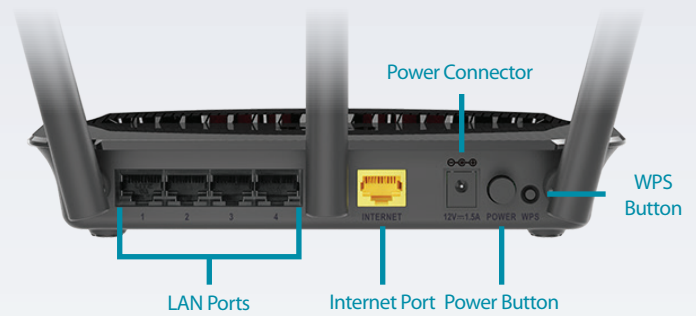

Easy to Set Up, Easy to Secure

Sharing your Internet connection doesn't have to be a complicated process; just open a Web browser to access the setup wizard and follow the easy step-by-step instructions to get started. Implement WPA/WPA2 wireless security in minutes with the wireless network setup wizard, or use Wi-Fi Protected Setup (WPS), which establishes a secure connection to new devices without the need to enter settings or create passwords. In addition, the built-in firewall protects against malicious attacks from the Internet, and access control features allow you to restrict access to your network.

Technical Specifications

General

Device Interfaces	• IEEE 802.11ac wireless LAN • IEEE 802.11 a/b/g/n wireless LAN	• 10/100/1000 Gigabit Ethernet WAN port • Four 10/100/1000 Gigabit Ethernet LAN ports
LEDs	• Power • Internet • WLAN	• LAN (x4) • WPS
Antenna Type	• Three dual-band dipole external antennas	
Data Signal Rate	• 2.4 GHz • Up to 450 Mbps¹	• 5 GHz • Up to 1300 Mbps¹
Standards	• IEEE 802.11ac • IEEE 802.11n • IEEE 802.11g	• IEEE 802.11b • IEEE 802.11a • IEEE 802.3u
Minimum Requirements	• Windows 8/7/Vista or MAC OS X 10.6 or higher • Internet Explorer® 9, Firefox® 20, Chrome™ 25, or Safari 5.1	• Cable or DSL broadband modem • Subscription with an Internet Service Provider • Ethernet adapter

Functionality

Security	• WPA & WPA2 (Wi-Fi Protected Access)	• WPS (Wi-Fi Protected Setup)
Advanced Features	• Web setup wizard • DMZ (Demilitarized Zone)	• Firewall - Network Address Translation (NAT)
Mobile Features	• QRS Mobile app setup	

Physical

Dimensions	• 189.95 x 149.75 x 38.11 mm (7.48 x 5.89 x 1.5 inches)	
Weight	• 302.6 grams (10.7 ounces)	
Power	• Input: 100 to 240 V AC, 50/60 Hz	
Temperature	• Operating: 0 to 40 °C (32 to 104 °F)	• Storage: -20 to 65 °C (-4 to 149 °F)
Humidity	• Operating: 10% to 90% non-condensing	• Storage: 5% to 95% non-condensing
Certifications	• FCC • IC • CSA	• CE ² • NCC • BSMI