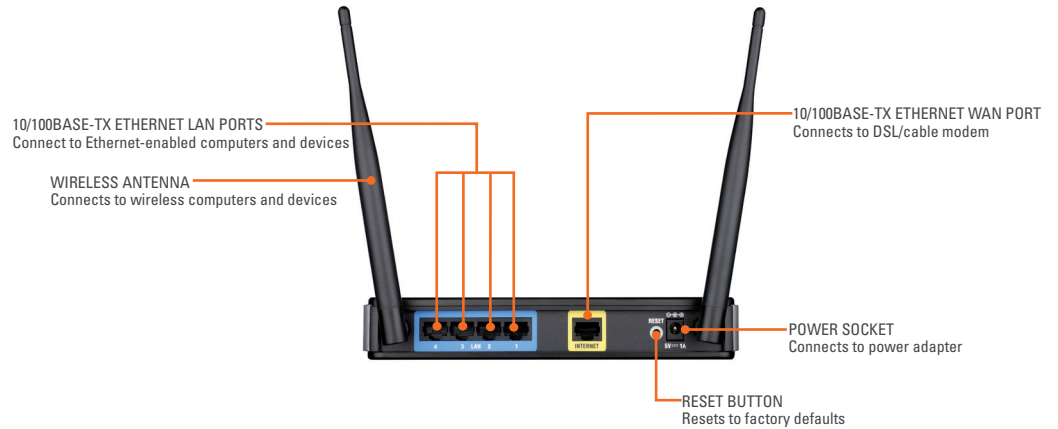

WHAT THIS PRODUCT DOES

Share your broadband Internet connection with multiple computers in your house by simply connecting the DIR-615 Wireless N Router to your cable or DSL modem. Once connected, you can create your own personal wireless home network and share documents, music, and photos.

EASY INSTALLATION

Set up your new D-Link networking hardware in minutes using our new Setup Wizard. The wizard will guide you through an easy to follow process to install your new hardware and connect to your network.

ADVANCED WIRELESS FUNCTIONS

The D-Link Wireless N Router includes everything you need to get a wireless network up and running:

- Wireless N MIMO technology up to 300 Mbps
- IEEE 802.11b/g compatible
- Advanced Scheduling
- WEP, WPA and WPA2 support
- WPS™
- UPnP™ Support

TECHNICAL SPECIFICATIONS

SYSTEM REQUIREMENTS

- Cable or DSL modem with Ethernet port
- Computer with:
  - Windows XP SP2/Vista/7, Mac OS X (v10.4/v10.3), or Linux-based Operating System
  - Installed Ethernet adapter
  - Internet Explorer 6 or Firefox 2.0 or higher

INTERFACES

- Four 10/100 LAN Ports
- 10/100 WAN Port

STANDARDS

- IEEE 802.11b
- IEEE 802.11g
- IEEE 802.11n

ANTENNAS

- Two fixed external 5 dBi omnidirectional antennas

SECURITY

- WEP 64/128-bit data encryption
- Wi-Fi Protected Access (WPA/WPA2)
- WPS™

ADVANCED FEATURES

- UPnP™ support
- IP/MAC Binding

ADVANCED FIREWALL FEATURES

- Network Address Translation (NAT)
- Stateful Packet Inspection (SPI)
- MAC Address Filtering
- URL Filtering

DEVICE MANAGEMENT

- Web UI

DIAGNOSTIC LEDs

- Power
- Internet Status
- WLAN
- LAN

POWER INPUT

- 5 V/1 A through external power adapter

POWER CONSUMPTION

- 4.5 W

DIMENSIONS (L x W x H)

- 198 x 127 x 32 mm
  (7.8 x 5 x 1.3 inches)

WEIGHT

- 311 grams (0.69 lb)

OPERATING TEMPERATURE

- 0 to 40 °C (32 to 104 °F)

OPERATING HUMIDITY

- 0 to 90% non-condensing

CERTIFICATIONS

- FCC Class B
- Wi-Fi Certified
- WPS
- CE
- Compatible with Windows 7

¹ Maximum wireless signal rate derived from IEEE standard 802.11n specifications. Actual data throughput will vary. Network conditions and environmental factors, including volume of network traffic, building materials and construction, and network overhead, lower actual data throughput rate. Environmental factors will adversely affect wireless signal range.

D-Link Corporation
No. 289 Xinhua 3rd Road, Neihu, Taipei 114, Taiwan
Specifications are subject to change without notice.
D-Link is a registered trademark of D-Link Corporation and its overseas subsidiaries.
All other trademarks belong to their respective owners.
©2011 D-Link Corporation. All rights reserved.
Release 01 (December 2011)