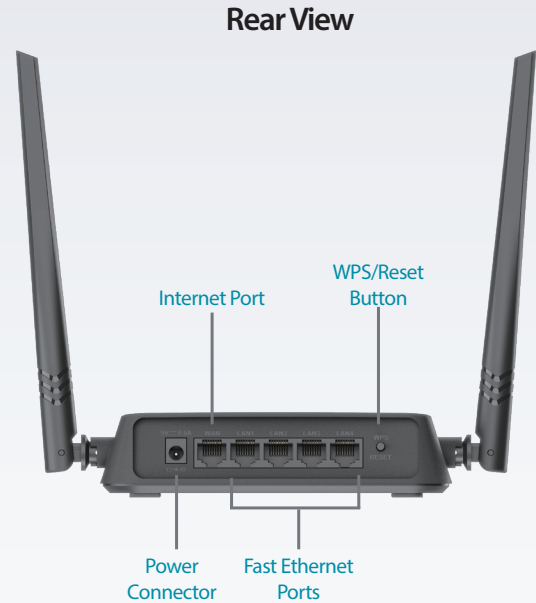

Easy to Set Up, Easy to Secure

Sharing your Internet connection doesn't have to be a complicated process - just open a web browser to access the Setup Wizard and follow the easy step-by-step instructions to get started. Create a secure network in seconds using Wi-Fi Protected Setup, which instantly creates a secure connection to a new device without the need to enter settings or create passwords.

Technical Specifications		
General		
Device Interfaces	• Wireless N 300 • Four 10/100 LAN ports	• 10/100 WAN (Internet) port
Antenna	• 5dBi External Antenna	
Standards	• IEEE 802.11n/g/b • IEEE 802.3	• IEEE 802.3u • IEEE 802.3x
LEDs	• Power LED • WLAN LED	• Internet LED
Minimum System Requirements	• Windows, Macintosh, or Linux-based operating system • Microsoft Internet Explorer 10 or higher, Microsoft Edge 20.10240 or higher, Firefox 44, Chrome 48 or higher, Safari 8, or Opera 35	• Wired or wireless Ethernet adapter for Internet access • Subscription with an Internet Service Provider
Functionality		
Security	• WPA & WPA2 (Wi-Fi Protected Access)	• Wi-Fi Protected Setup (WPS)
Advanced Features	• Web Setup Wizard • UPnP support	• Active Firewall - Network Address Translation (NAT) • Repeater Mode
Physical		
Dimensions (LxWxH)	• 130.5 x 129.8 x 34.0 mm (5.14 x 5.11 x 1.34 inches)	
Weight	• 440 grams (0.97 lbs)	
Power	• Input: 100 to 240 V AC, 50/60 Hz	• Consumption: 9 V / 0.6 A
Temperature	• Operating: 0 to 40 °C (32 to 104 °F)	• Storage: -20 to 65 °C (-4 to 149 °F)
Humidity	• Operating: 10% to 90% non-condensing	• Storage: 5% to 95% non-condensing
Certifications	• CE	• FCC