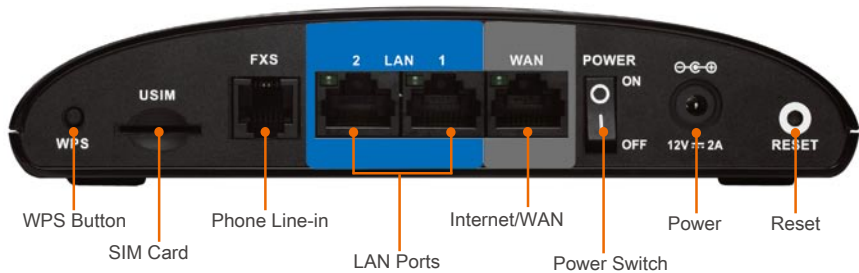

WHAT THIS PRODUCT DOES

The HSPA 3.75G Residential Router allows you to connect to a 3.75G mobile network and share a 3.75G mobile connection with PCs and wireless devices within the area. The router can be used with an analog phone to make mobile phone calls over GSM. WPA/WPA2 encryption and dual-active firewalls are also included for secure remote connections.

BENEFITS

- Provides high-speed connectivity in areas without conventional 802.11 wireless access
- Compatible with a wide-range of mobile service networks
- Supports WAN failover for persistent connections

TECHNICAL SPECIFICATIONS

GSM BAND (GSM/GPRS/EDGE)

- 850 / 900 / 1800 / 1900 MHz
- Power Class 4 (850 / 900 MHz)
- Power Class 1 (1800 / 1900 MHz)

UMTS/HSDPA BAND ¹

- 850 / 1900 / 2100 MHz
- Power Class 3

STANDARDS

- 802.11g
- 802.11b
- 802.3
- 802.3u

WIRELESS SECURITY

- 64/128-bit WEP (Wired Equivalent Privacy)
- WPA & WPA2 (Wi-Fi Protected Access)

FIREWALL

- Network Address Translation (NAT)
- Stateful Packet Inspection (SPI)

ANTENNA

- 3 Internal antennas

PORTS

- 2 x LAN (RJ-45)
- 1 x WAN (RJ-45)
- 1 x Phone (RJ-11)

USIM SLOT

- Standard 6-pin SIM card interface

DIAGNOSTIC LED

- Power
- Internet
- 3G Mode
- 3G Signal
- WLAN
- Phone
- SMS
- WPS
- LAN
- WAN

DIMENSIONS (L X W X H)

- 165 x 112 x 34 mm

OPERATING TEMPERATURE

- 0° to 40°C (32° to 104°F)

OPERATING HUMIDITY

- 10%-90% (Non-condensing)

CERTIFICATION

- CE
- FCC

* Supported frequency band is dependent upon regional hardware version.

D-Link Corporation
No. 289 Xinhua 3rd Road, Neihu, Taipei 114, Taiwan
Specifications are subject to change without notice.
D-Link is a registered trademark of D-Link Corporation and its overseas subsidiaries.
All other trademarks belong to their respective owners.
©2010 D-Link Corporation. All rights reserved.