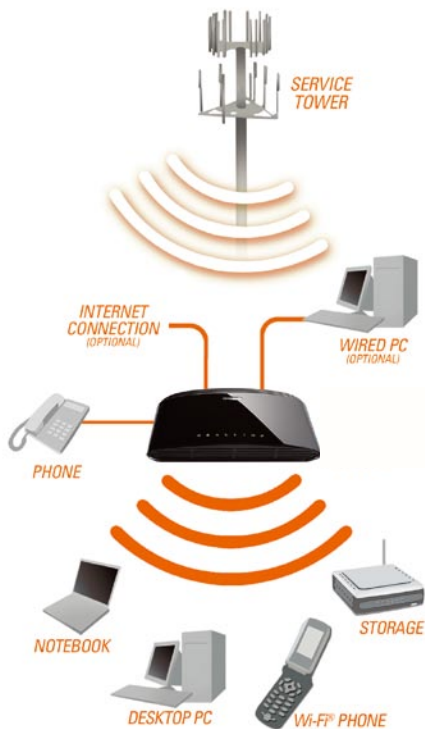

WHAT THIS PRODUCT DOES

The HSPA 3.75G Residential Router allows you to connect to a 3.75G mobile network and share a 3.75G mobile connection with PCs and wireless devices within the area. The router can be used with an analog phone to make mobile phone calls over GSM. WPA/WPA2 encryption and dual-active firewalls are also included for secure remote connections.

BENEFITS

- Provides high-speed connectivity in areas without conventional 802.11 wireless access
- Compatible with a wide-range of mobile service networks
- Supports WAN failover for persistent connections

TECHNICAL SPECIFICATIONS

GSM BAND (GSM/GPRS/EDGE)

- 850 / 900 / 1800 / 1900 MHz
- Power Class 4 (850 / 900 MHz)
- Power Class 1 (1800 / 1900 MHz)

UMTS/HSDPA BAND ¹

- 850 / 1900 / 2100 MHz
- Power Class 3

STANDARDS

- 802.11g
- 802.11b
- 802.3
- 802.3u

WIRELESS SECURITY

- 64/128-bit WEP (Wired Equivalent Privacy)
- WPA & WPA2 (Wi-Fi Protected Access)

FIREWALL

- Network Address Translation (NAT)
- Stateful Packet Inspection (SPI)

ANTENNA

- 3 Internal antennas

PORTS

- 2 x LAN (RJ-45)
- 1 x WAN (RJ-45)
- 1 x Phone (RJ-11)

USIM SLOT

- Standard 6-pin SIM card interface

DIAGNOSTIC LED

- Power
- Internet
- 3G Mode
- 3G Signal
- WLAN
- Phone
- SMS
- WPS
- LAN
- WAN

DIMENSIONS (L X W X H)

- 165 x 112 x 34 mm

OPERATING TEMPERATURE

- 0° to 40°C (32° to 104°F)

OPERATING HUMIDITY

- 10%-90% (Non-condensing)

CERTIFICATION

- CE
- FCC

* Supported frequency band is dependent upon regional hardware version.

D-Link Corporation
No. 289 Xinhua 3rd Road, Neihu, Taipei 114, Taiwan
Specifications are subject to change without notice.
D-Link is a registered trademark of D-Link Corporation and its overseas subsidiaries.
All other trademarks belong to their respective owners.
©2010 D-Link Corporation. All rights reserved.