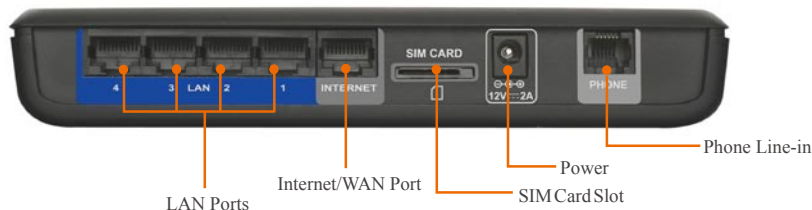

DIR-455U

WHAT THIS PRODUCT DOES

The 3.75G HSDPA Mobile Communication Router allows you to connect to a 3.5G mobile network and share a 3.5G mobile connection with PCs and wireless devices within the area. The router can be used with an analog phone to make mobile phone calls over GSM. Firewall and VPN features are also included for secure remote connections.

BENEFITS

- Provides high-speed connectivity in areas without conventional 802.11 wireless access
- Compatible with a wide-range of mobile service networks
- Supports WAN failover for persistent connections

YOUR NETWORK SETUP

TECHNICAL SPECIFICATIONS

GSM BAND (GSM/GPRS/EDGE)

- 850 / 900 / 1800 / 1900 MHz
- Power Class 4 (850 / 900 MHz)
- Power Class 1 (1800 / 1900 MHz)

UMTS/HSUPA BAND *

- 850 / 900 / 1900 / 2100 MHz
- Power Class 3

DATA RATES **

- DL: 7.2 Mbps
- UL: 5.76 Mbps

STANDARDS

- 802.11g
- 802.11b
- 802.3
- 802.3u

WIRELESS SECURITY

- 64/128-bit WEP (Wired Equivalent Privacy)
- WPA & WPA2 (Wi-Fi Protected Access)

FIREWALL

- Network Address Translation (NAT)
- Stateful Packet Inspection (SPI)

VPN

- L2TP/PPTP/IPSEC VPN Pass-through
- 5 Dedicated IPsec tunnels

ANTENNA

- 2 Internal antennas and 1 external antenna

* Supported frequency band is dependent on regional hardware version.

** Data rates are theoretical. Data transfer rate depends on network capacity and signal strength.

PORTS

- 4 x LAN (RJ-45)
- 1 x WAN (RJ-45)
- 1 x Phone (RJ-11)

USIM SLOT

- Standard 6-pin SIM card interface

LED STATUS INDICATORS

- WPS
- WAN
- LAN
- WLAN
- 2G/2.5G
- 3G/3.5G
- SMS
- Signal

DIMENSIONS (L x W x H)

- 184 x 125 x 30 mm

OPERATING TEMPERATURE

- 0° to 40°C (32° to 104°F)

OPERATING HUMIDITY

- 10%-90% (Non-condensing)

CERTIFICATION

- CE
- FCC

D-Link Corporation
No. 289 Xinhua 3rd Road, Neihu, Taipei 114, Taiwan
Specifications are subject to change without notice.
D-Link is a registered trademark of D-Link Corporation and its overseas subsidiaries.
All other trademarks belong to their respective owners.
©2009 D-Link Corporation. All rights reserved.
Release 01 (June 2009)