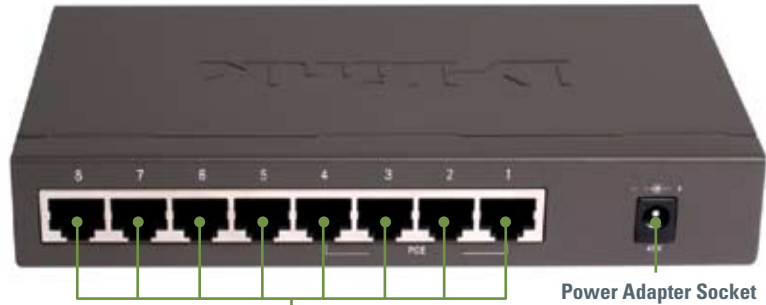

WHAT THIS PRODUCT DOES

The D-Link DES-1008P is an 8-Port 10/100Mbps PoE Ethernet Switch with four PoE Ports that can provide power to PoE-enabled devices such as wireless Access Points (AP), IP phones and IP cameras. You can also add other Ethernet devices like computers, printers, and Network Attached Storage (NAS) onto your network. This device runs ultra-quiet, making it ideal for both home and small office use. In addition, it can be wall mounted to save desktop space.

HASSLE-FREE SETUP

The DES-1008P is a plug-and-play device requiring no configuration, which makes setup simple and hassle-free. Connect multiple computers and share files, music, and video across your home or small office network, or create a multi-player gaming environment.

8 10/100 Mbps Fast Ethernet Ports, 4 with 802.3af PoE Support

TECHNICAL SPECIFICATIONS

NETWORK STANDARDS

- + IEEE: 802.3 Ethernet, 802.3u Fast Ethernet
- + IEEE 802.3x Flow Control
- + IEEE 802.3af Power over Ethernet

DEVICE INTERFACES

- + 4 RJ-45 10/100BASE-TX ports with 802.3af PoE
- + 4 RJ-45 10/100BASE-TX ports without 802.3af PoE
- + Power adapter socket

PERFORMANCE

- + MAC Address Table: 1K
- + Switch Fabric: 1.6Gbps
- + Transmission Method: Store-and-forward
- + Packet Buffer Memory: 96KB

DIAGNOSTIC LEDS

- + Per Unit: Power/PoE Max
- + Per Port: Activity/Link & Speed
- + PoE port: Power/Status

ELECTRICAL

- + Power Supply: 48V DC/1.45A (through external power adapter)
- + Max Power Consumption: 62.3 Watts max
- + PoE budget: Up to 15.4 Watts max per port (for Ports 1 to Port 4 only); 56 Watts total

TEMPERATURE

- + Operating: 0° to 40°C (32° - 104°F)
- + Storage: -10° to 70°C (14° - 158°F)

OPERATING HUMIDITY

- 10% to 90% RH non-condensing

STORAGE HUMIDITY

- 5% to 90% non-condensing

DIMENSIONS

- 171 (W) x 98 (D) x 29 (H) mm (6.73 x 3.86 x 1.14 inches)

WEIGHT

- 454 grams (1 lb)

CERTIFICATIONS

- + FCC Class B
- + CE
- + VCCI

SAFETY

- + LVD