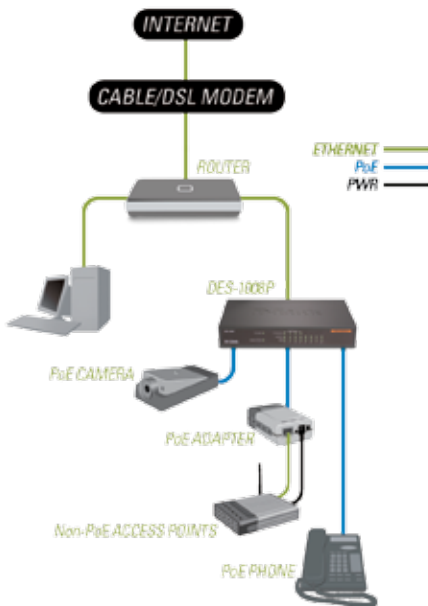

QUICK, SIMPLE PLUG & PLAY INSTALLATION

The D-Link 8-Port Desktop Switch with 4 PoE Ports DES-1008P enables both home and office users to easily connect and supply power to Power over Ethernet (PoE) devices such as wireless Access Points (AP), IP cameras, and IP phones while adding more Ethernet devices like computers, printers, and Network Attached Storage (NAS) onto a network. Built with home and small business users in mind, this compact PoE switch operates quietly, making it ideal for use in virtually any room or office.

WHAT THIS PRODUCT DOES

The D-Link DES-1008P is an 8-Port 10/100Mbps PoE Ethernet Switch with four PoE Ports that can provide power to PoE-enabled devices such as wireless Access Points (AP), IP phones and IP cameras. You can also add other Ethernet devices like computers, printers, and Network Attached Storage (NAS) onto your network. This device runs ultra-quiet, making it ideal for both home and small office use. In addition, it can be wall mounted to save desktop space.

HASSLE-FREE SETUP

The DES-1008P is a plug-and-play device requiring no configuration, which makes setup simple and hassle-free. Connect multiple computers and share files, music, and video across your home or small office network, or create a multi-player gaming environment.

WEIGHT

- 454 grams (1 lb)

CERTIFICATIONS

- + FCC Class B
- + CE
- + VCCI

SAFETY

- + LVD

YOUR NETWORK SETUP

WIRED