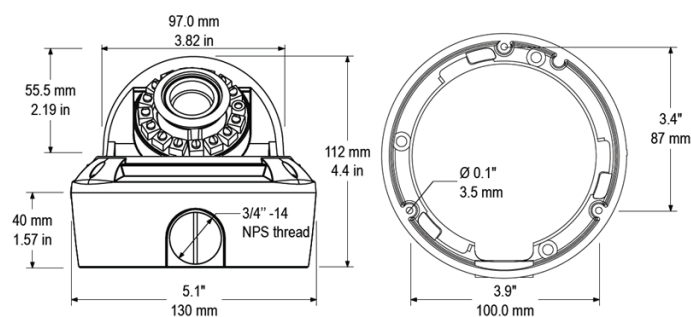

DIMENSION

CAMERA	
Image Sensor	1/3" Progressive Scan CMOS
Min. illumination	Color 0.05Lux; IR ON 0 Lux
Day & Night	ICR
Shutter Speed	1/5-1/20000
Auto Iris	Yes
Wide Dynamic Range	WDR>120dB
Digital Noise Reduction	2D/3D
Lens	Motorized Lens 2.8-12mm
FOV	90°~ 35°
IR LED	15pcs
IR Range	15-20m
IMAGE	
Video Compression	H.264/265, MJPEG
Bit Rate (CBR/VBR)	Main stream:500kb-12000kb ;Sub stream 100kb-6000kb
Audio Compression	G.711 ,RAW_PCM
Max.Resolution	2592*1520/2560*1440/20fps,2304*1296/30fps,1920x1080/30fps
Stream	Stream1 2592*1520/2560*1440/2304*1296/1920x1080 Stream 2 D1 to QVGA
Image Setting	Rotate Mode,Saturation,Brightness,Contrast,Sharpness
HLC	Yes
9:16 Corridor mode	Yes
DIS	Auto
ROI	Yes
Defog	Yes
NETWORK	
Network Protocols	HTTP,HTTPS, TCP/IP, UDP/IP, RTSP, DHCP, NTP, PPPoE, Unicast and Multicast supported.
Alarm Trigger	Motion Detection, Line Crossing, Tamper, Area Intrusion, Camera Move, Dwell, Multiple Dwell, Retrograde Detection, Object Left, Object Remove, Abnormal Speed, Illegal Parking, Network disconnect, Disk alarm, I/O alarm
RTSP Video	Standard RFC2326, Support QuickTime / VLC Player.
Security	User security authentication, Reset, Hardware WatchDog
Web Language	English, Chinese,Polish, Italian, Portuguese, Spanish
System Compatibility	Onvif ,CGI
INTERFACE	
Ethernet	1 Ethernet (10/100 Base-T) RJ-45 Connector
Audio I/O	1ch Audio In&1ch Audio Out
Alarm I/O	1ch Alarm In&1ch Alarm Out
RS485	Optional
BNC Output	Yes
Reset Button	Yes
Edge Storage	Micro SD/SDHC/SDXC slot ,Max 128GB
GENERAL	
Power Supply	DC12V/POE (AC24V Optional)
Power Consumption	3W (IR LED OFF) 5W IR LED ON
Operating Temperature	Starting Temperature: -30 °C ~ 60 °C (-22 °F ~ 140 °F) Working Temperature:-40 °C ~ 60 °C (-40 °F ~ 140 °F)
Operating Humidity	0% - 90% RH
Ingress Protection	IP66, IK10
Approvals	CE / FCC
Product Dimensions	φ130x112mm
Product Weight	900g