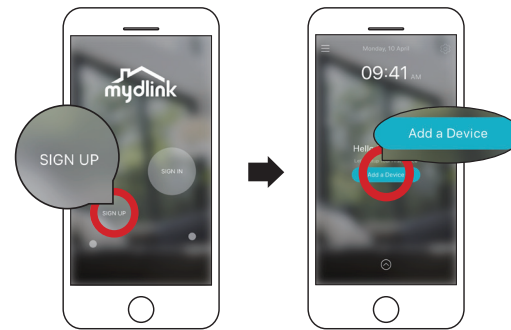

1

2

3

OR

4

Minimum Requirements

To install this product, you will need:

- 802.11n/g wireless router
- Internet connection
- A mobile device with Bluetooth 4.0 is required for setup.
- The latest version of the mydlink app from your operating system's application store.