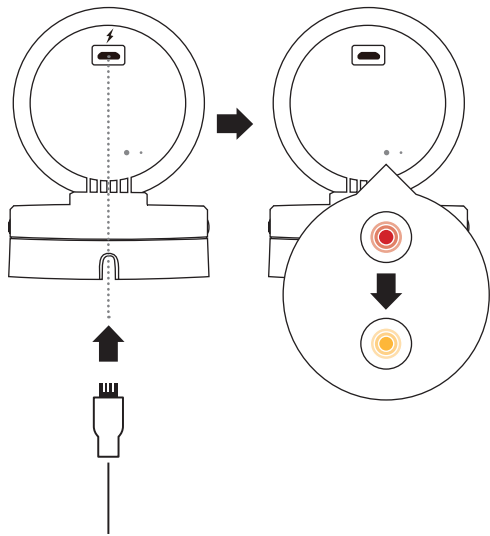

1

2

3

OR

4

Minimum Requirements

To install this product, you will need:

- 802.11n/g wireless router
- Internet connection
- A mobile device with Bluetooth 4.0 is required for setup.
- The latest version of the mydlink app from your operating system's application store.