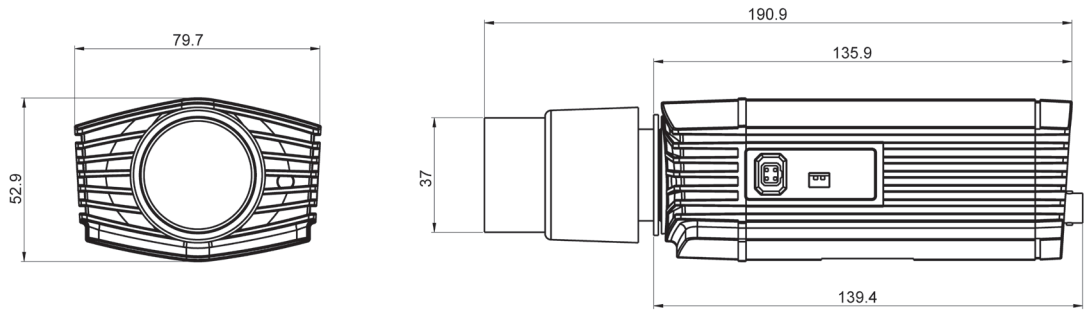

Full HD Day & Night WDR Network Camera

Dimensions

D-Link Corporation
No. 289 Xinhu 3rd Road, Neihu, Taipei 114, Taiwan
Specifications are subject to change without notice.
D-Link is a registered trademark of D-Link Corporation and its overseas subsidiaries.
All other trademarks belong to their respective owners.
©2011 D-Link Corporation. All rights reserved.
Release 02 (November 2011)