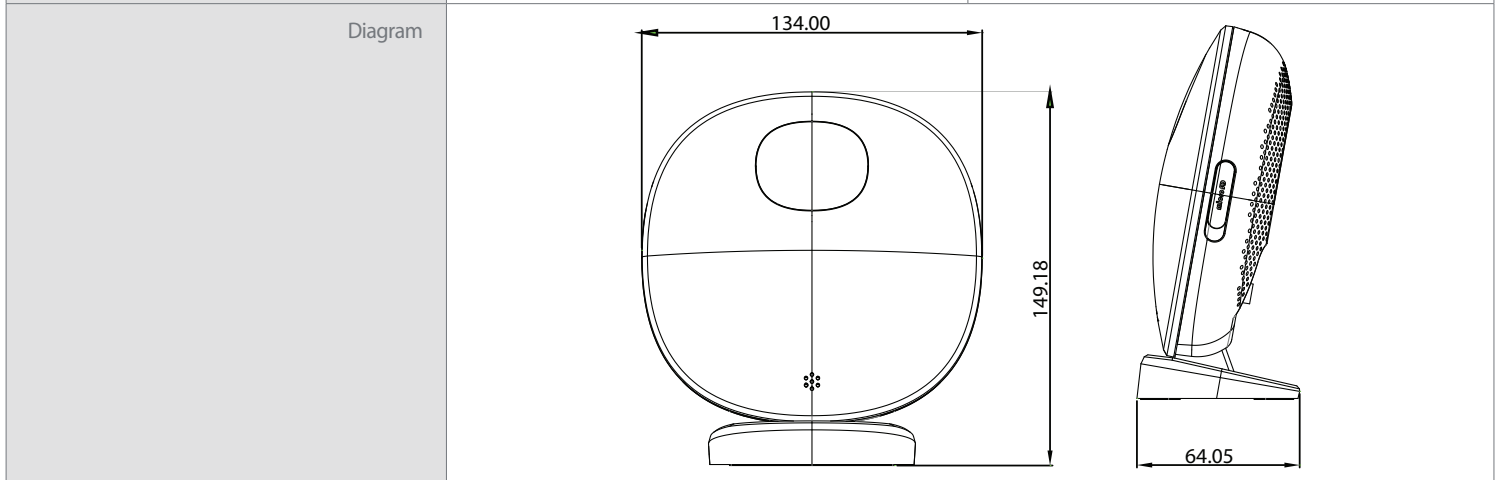

Physical		
Environment	• For Indoor Use Only	
Weight	• 195 grams (6.88 ounces) ± 5%	
Power Adapter	• Input: 100 to 240V AC, 50/60 Hz	• Output: 12V DC 1.5 A
Power Consumption	• 18 W maximum	
Temperature	• Operating: 0 to 40 °C (32 to 104 °F)	• Storage: -20 to 70 °C (-4 to 158 °F)
Humidity	• Operating: 20% to 80% non-condensing	• Storage: 5% to 95% non-condensing
Certifications	• CE • CE LVD • RCM	• ICES • FCC Class B
Dimensions (L x W x H)	• 65 x 134 x 150 mm (2.56 x 5.28 x 5.91 inches)	

Order Information

Part Number	Description
DCS-2802KT	Wire-Free Camera Kit

¹ Use of audio or video equipment for recording the image or audio of a person without their knowledge and consent is prohibited in certain states or jurisdictions. The end-user assumes all liability for compliance with applicable state, local and federal laws.

² The DCS-H100 is compatible with microSD/SDHC/SDXC cards up to v3.01 and is not compatible with v4.x cards.

³ The DCS-2800LH is not supported by the mydlink Home app and is not compatible with D-Link's Connected Home Series.

⁴ Check device app store for OS requirements.

⁵ Subscription required. 1 day of recordings for up to three cameras is free.