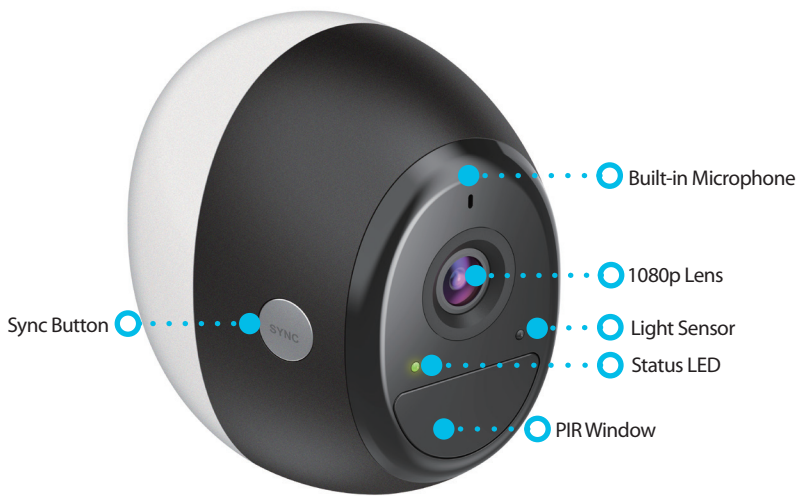

Automated Video Clip Storage Through mydlink™ Cloud Recording

With a mydlink™ cloud recording subscription, you can have peace of mind with automated storage of your video recordings to a cloud server. Play back recordings in the cloud or download video clips to your mobile device from anywhere, anytime through the Internet. Access real-time live views of your cameras using the mydlink™ mobile app and set automated schedules via your tablet or mobile phone, no matter where you are.

Product Images

DCS-2800LH

Front View

Technical Specifications

DCS-2800LH

Camera		
Hardware Profile	• 1/4" 2 megapixel progressive CMOS sensor • Minimum illumination: • B/W (Night Mode), IR LEDs on: 0 lux • Lens focal length: 1.9 mm • Aperture: F2.2 • Digital zoom • 7.5 m (25 ft) IR illumination distance	• Angle of view (16:9): • Horizontal: 115° • Vertical: 64° • Diagonal: 135° • Built-in light sensor • Built-in microphone
Video Compression	• H.264 format compression	• JPEG for still images
Video Resolution	• 1080p (1920 x 1080)	• Up to 24 fps
Audio Support	• MPEG-2 AAC LC	• Two-way audio
Network		
Connectivity	• 2.4 GHz: 802.11 n/g/b wireless with WPA2 encryption	• 922 MHz or 866 MHz for signalling
General		
Buttons	• Sync Button	
LED	• Status LED	
System Integration		
Event Management	• PIR detection • Cloud recording • Push notifications	• Manually taken snapshots & video clips are saved to mobile device
Mobile Support	• mydlink™ apps for iPhone, iPad, iPod touch, and Android devices⁴