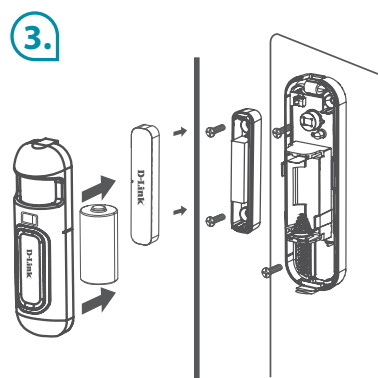

dlink.com/mydlinkhomehelp