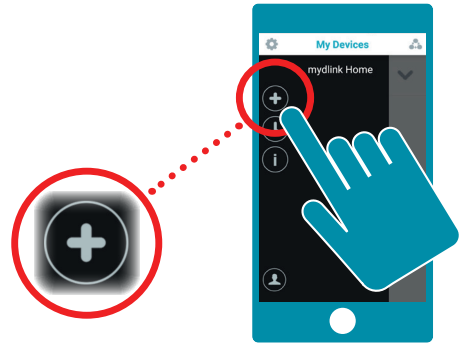

Quick Installation Guide

1.

2.

3.

4.

dlink.com/mydlinkhomehelp