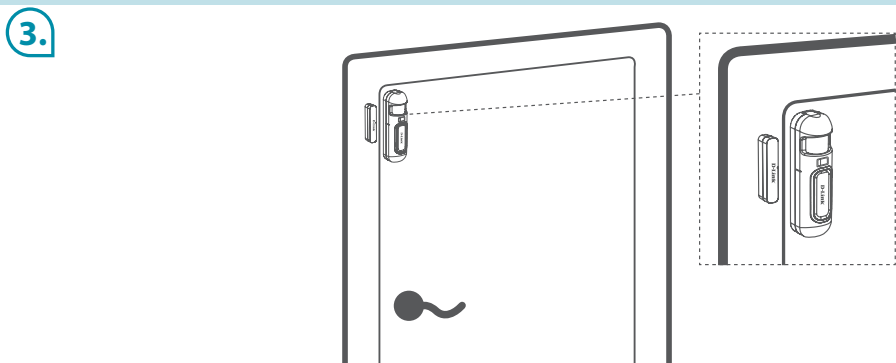

# Mounting mydlink™ Home Door & Window Sensor

## Mounting Option A

 x1  x1