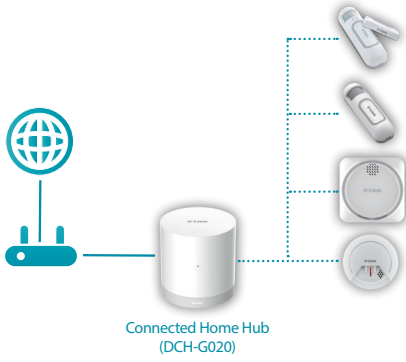

Quick Installation Guide